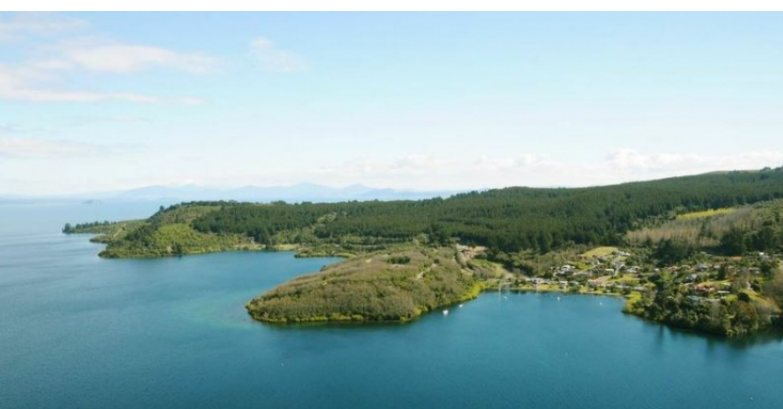

LOT 60, PARAWERA DRIVE, ACACIA BAY, TAUPO

View on
Google Maps

SOLD

Build for sale, rental investment or

Kingfisher Estate is an exclusive gated community of 19 hectares, a ten-minute drive from the Taupo CBD.

Located on the shores of picturesque Lake Taupo, Kingfisher Estate offers a unique lifestyle that is yours to enjoy all year round.

This exciting development, comprises 75 residential sections in a private estate on a prominent peninsula dividing Acacia and Parawera Bays.

Features:

- Lot 60
- 849m²
- Facilities include gymnasium, tennis courts, sauna, spa and lap pool
- An 80-year lease on the land with right of renewal for another 80 years
- Ground rent is pegged to the CPI so no large, unforeseen increases